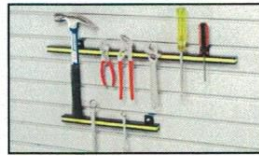

Magnetic Tool Holder
W-MTH24, W-MTH13