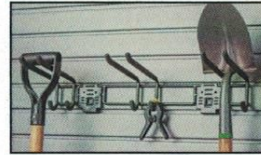

GARDEN

Angle Hook
TL-HK-ANGLE

Grip Everything
H-5600

Loop Hook
H-5601

8" Loop Hook
HSH08L-WL

Box Hook
TL-BOX

Garden Rack Basket
M-5200

Garden Center Basket
HSGC

Big Tool Rack
M-5603

24" Long Tool Bar
HSH03S-WL

Hose Holder
HSHHLD

Heavy Duty Utility Hook
TL-HDUTIL

Heavy Duty Tool Hook
TL-HDTOOL

8" Multi Purpose Hook
OT-HK-MULTI

12" Tool Hook
OT-HK-12TOOL

Triple S Hook
OT-HK-TRIPLE-S