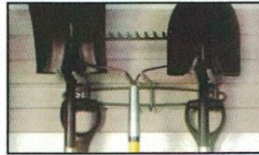

GARDEN

Angle Hook
TL-HK-ANGLE

Grip Everything
H-5600

Loop Hook
H-5601

8" Loop Hook
HSH08L-WL

Box Hook
TL-BOX

Garden Rack Basket
M-5200

Garden Center Basket
HSGC