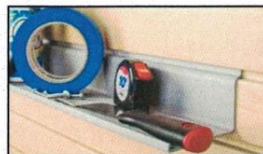

Small Wire Shelf
TL-SHELF-SMALL

12" Shelf w/ Cord Holder
TL-SHELF-12"WIRE

4" Utility Shelf
24"x4" Gray, Black

Shelf with Hooks
S-5602

14" x 24" Shelf
HSS1424

WORK & TOOL

Vertical Tool Hook
TL-HK-VERTICALTOOLHOOK