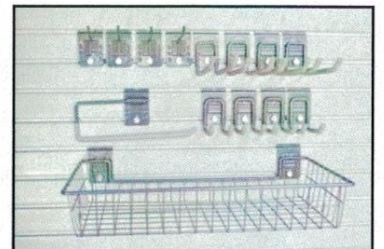

Garden Center Kit

- 1 - Garden Center
- 1 - 24" Tool Bar
- 2 - 6" J Hook
- 1 - Double Utility Hook
- 1 - 4" Double Hook
- 2 - S Hook
- 2 - 14"x24" Shelf
- 1 - 12"x18" Basket
- 1 - 8" Loop Hook
- 1 - 8" Double Hook

Sport Accessory Kit

- 1 - 6" J Hook
- 1 - 4" Double Hook
- 3 - 8" Double Hook
- 1 - Tennis Acy. Holder
- 1 - Mesh Basket
- 1 - Horiz. Bike Rack
- 1 - 8"x12" Basket

Golf Accessory Kit

- 1 - Golf Acy. Holder
- 1 - 4" Double Hook
- 1 - 8"x12" Basket
- 1 - 14"x24" Shoe Rack
- 1 - 14"x24" Shelf
- 1 - 4" Hook w/Hook Lok

Deluxe Accessory Kit

- 1 - 14"x48" Shelf
- 1 - 14"x24" Shelf
- 2 - 24" Tool Bar
- 4 - 4" Double Hook
- 2 - 6" J Hook
- 1 - 4" Loop Hook
- 2 - 8" Loop Hook
- 3 - 8" Double Hook
- 2 - 8"x12" Basket
- 1 - 12"x18" Basket
- 1 - 12"x24" Basket
- 2 - Shoe Rack
- 3 - 2" Hooks w/Hook Loks
- 6 - 1" Hook w/Hook Loks
- 6 - 4" Hook w/Hook Loks
- 6 - 6" Hook w/Hook Loks
- 3 - 8" Hook w/Hook Loks

Golf Sports Kit

- 6 - 1" Hooks w/Hook Lok
- 6 - 4" Hooks w/Hook Lok
- 1 - Golf Rack & Basket
- 1 - Narrow Basket

Intermediate Accessory Kit

- 1 - 14"x24" Shelf
- 1 - 24" Tool Bar
- 1 - 4" Loop Hook
- 2 - 8" Loop Hook
- 3 - 4" Double Hook
- 2 - 8" Double Hook
- 1 - 6" J-Hook
- 1 - 8"x12" Basket
- 1 - 12"x18" Basket
- 1 - 12"x24" Basket
- 1 - Shoe Rack
- 3 - 2" Hook w/ Hook Loks
- 3 - 1" Hook w/ Hook Loks
- 6 - 4" Hook w/ Hook Loks
- 3 - 6" Hook w/ Hook Loks
- 3 - 8" Hook w/ Hook Loks