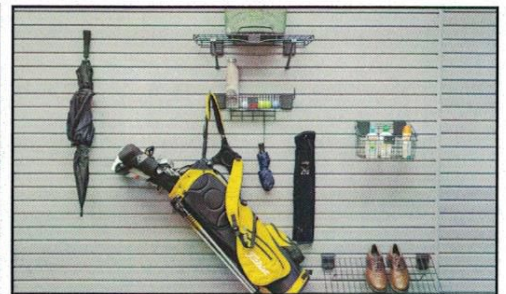

Golf Accessory Kit

- 1 - Golf Acy. Holder
- 1 - 4" Double Hook
- 1 - 8"x12" Basket
- 1 - 14"x24" Shoe Rack
- 1 - 14"x24" Shelf
- 1 - 4" Hook w/Hook Lok