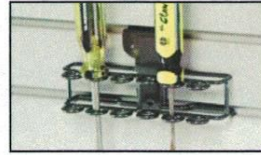

Screwdriver Rack
HSSDH