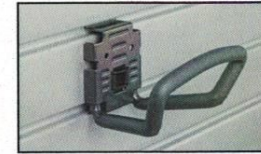

Basket Caddy
TL-BSK-CADDY

HD Shallow Basket
TL-BSK-SHAL 24" w x 12" d x 5.25" h

Double Utility Hook
HSDUH-WL

Big Everything Hook
H-5611

Everything Hook
H-5610

Big Work Hook
H-5613

Work Hook
H-5612

2" 4" 6" 8" Hook
H-H2 Black

Cradle Hook
TL-CRADLE

4" Double Hook
HSH04DB-WL

4" Loop Hook
HSH04L-WL

Heavy Duty Cradle Hook
TL-HD CRADLE

6" J-Hook
HSH06J-WL

Heavy Duty Universal Hook
TL-HDUNIV

7" Single Hook
OT-HK-7

8" Double Hook
HSH08D-WL